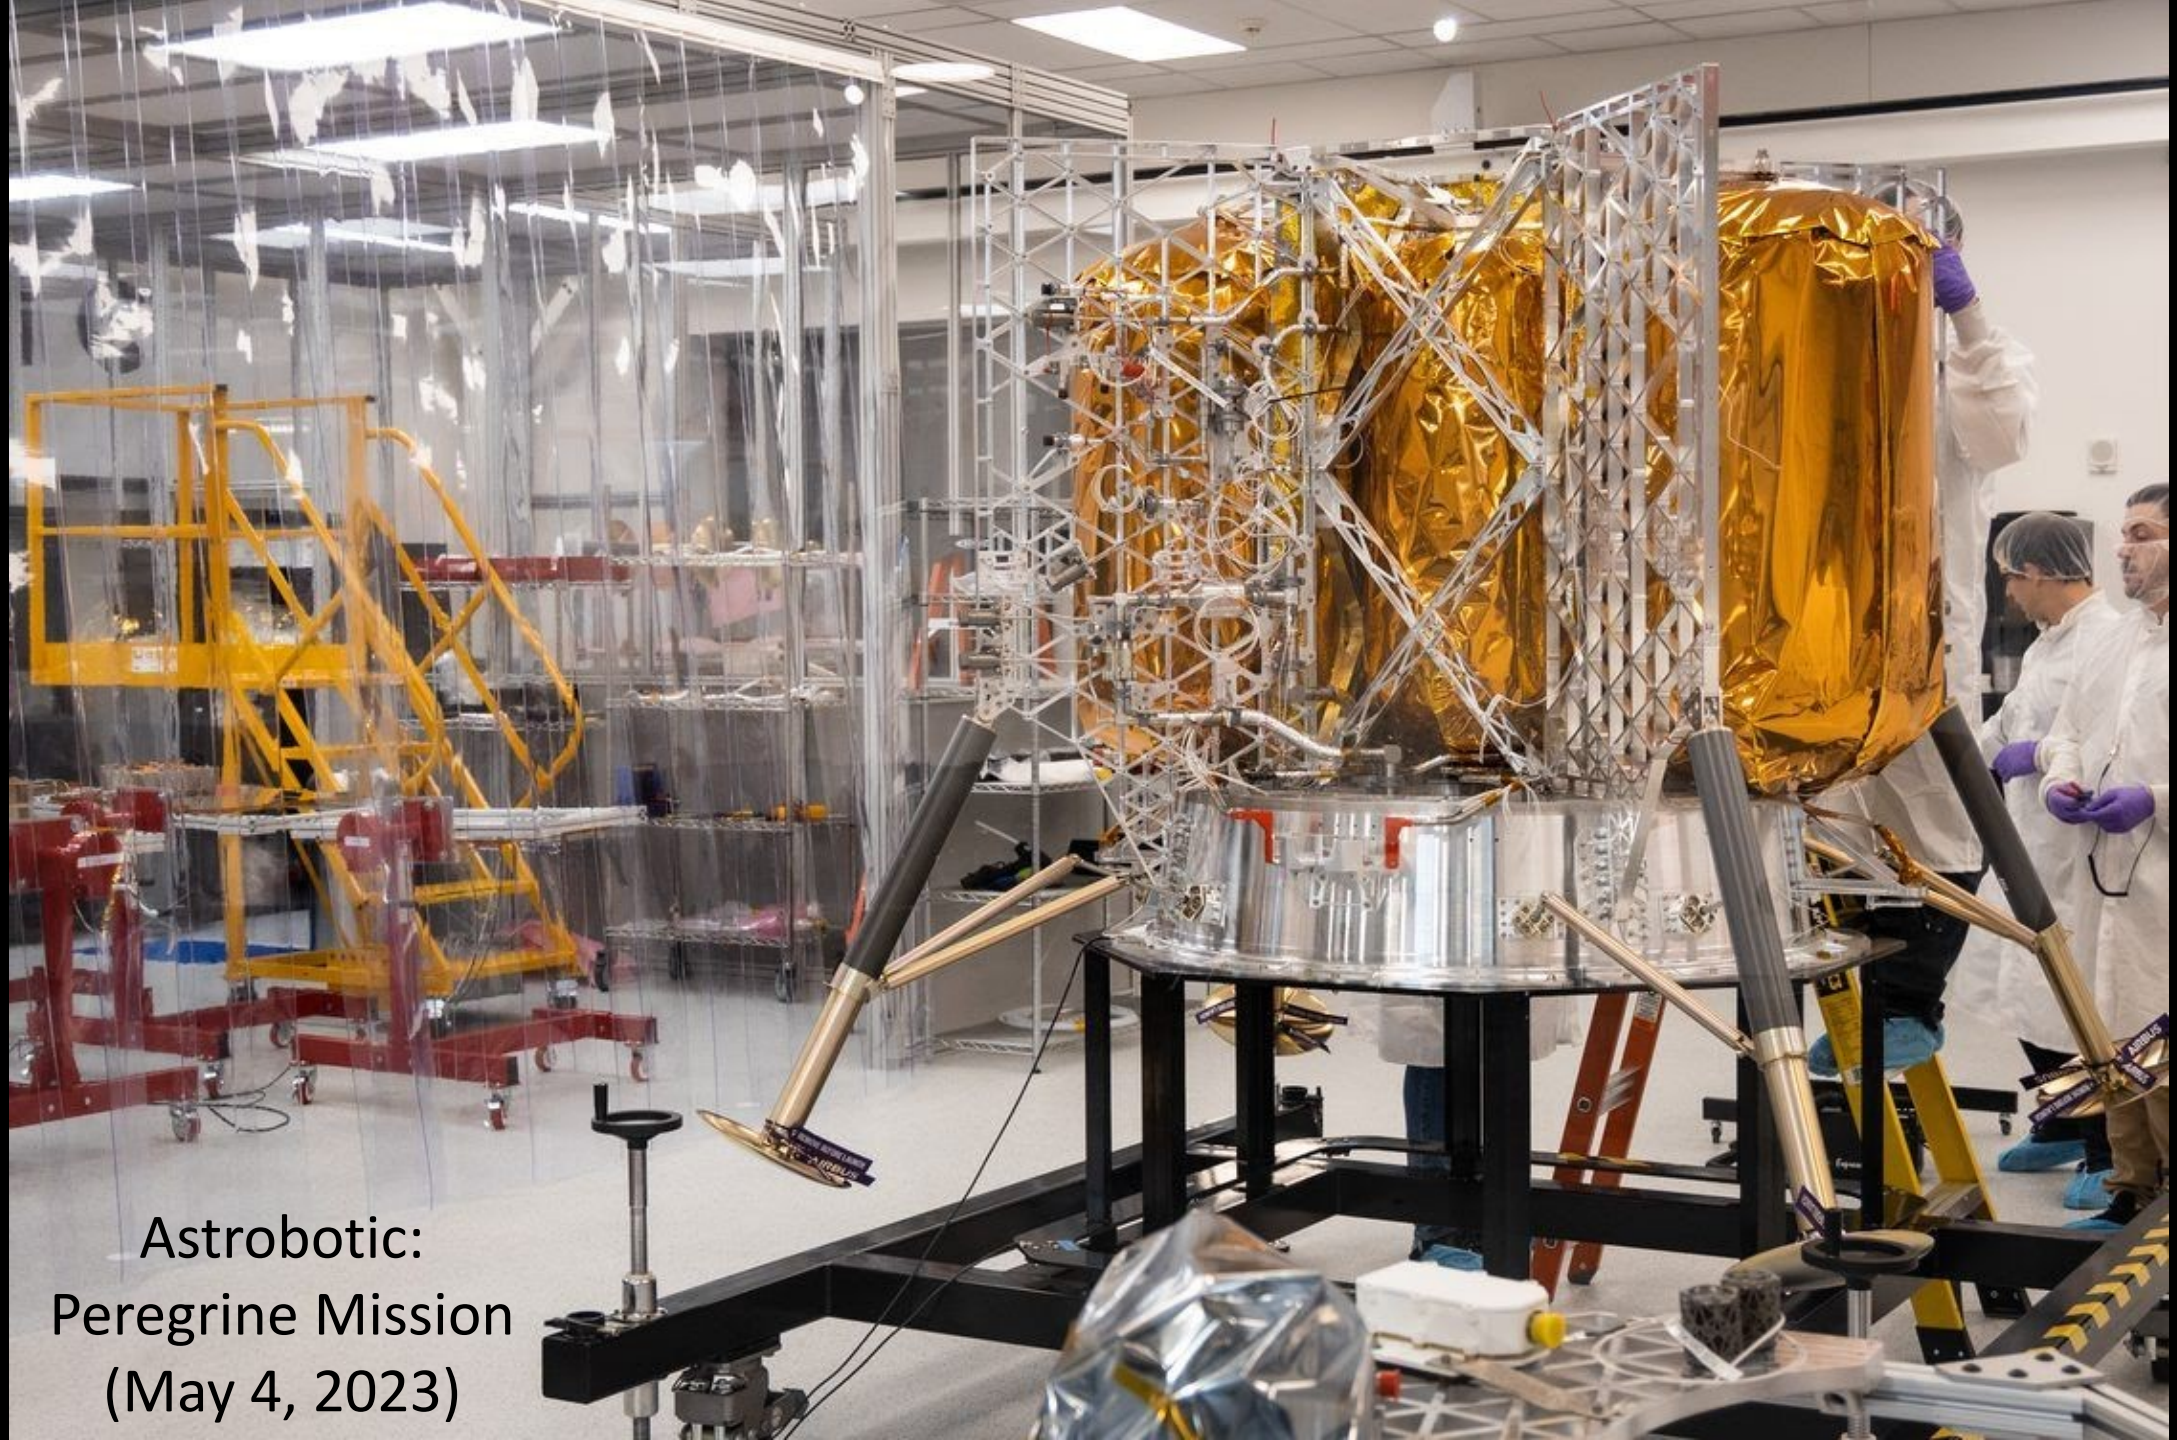

PORTABLE SINGLE UNIT

Some assembly required.

Built by one's own hand, building self-confidence in uncertain times.

x3

x1 =

18 foot pole

quilted pod

Layered insulating blankets made of translucent fabric absorbing and releasing warmth and light, foldable for transport, with storage pockets.

CMU Integrated Innovation Institute:
Satellite Shelter

Woody Hoburg (NA 2004, MIT)
Piloted Space X Crew 6 to ISS

Astrobotic:
Peregrine Mission
(May 4, 2023)