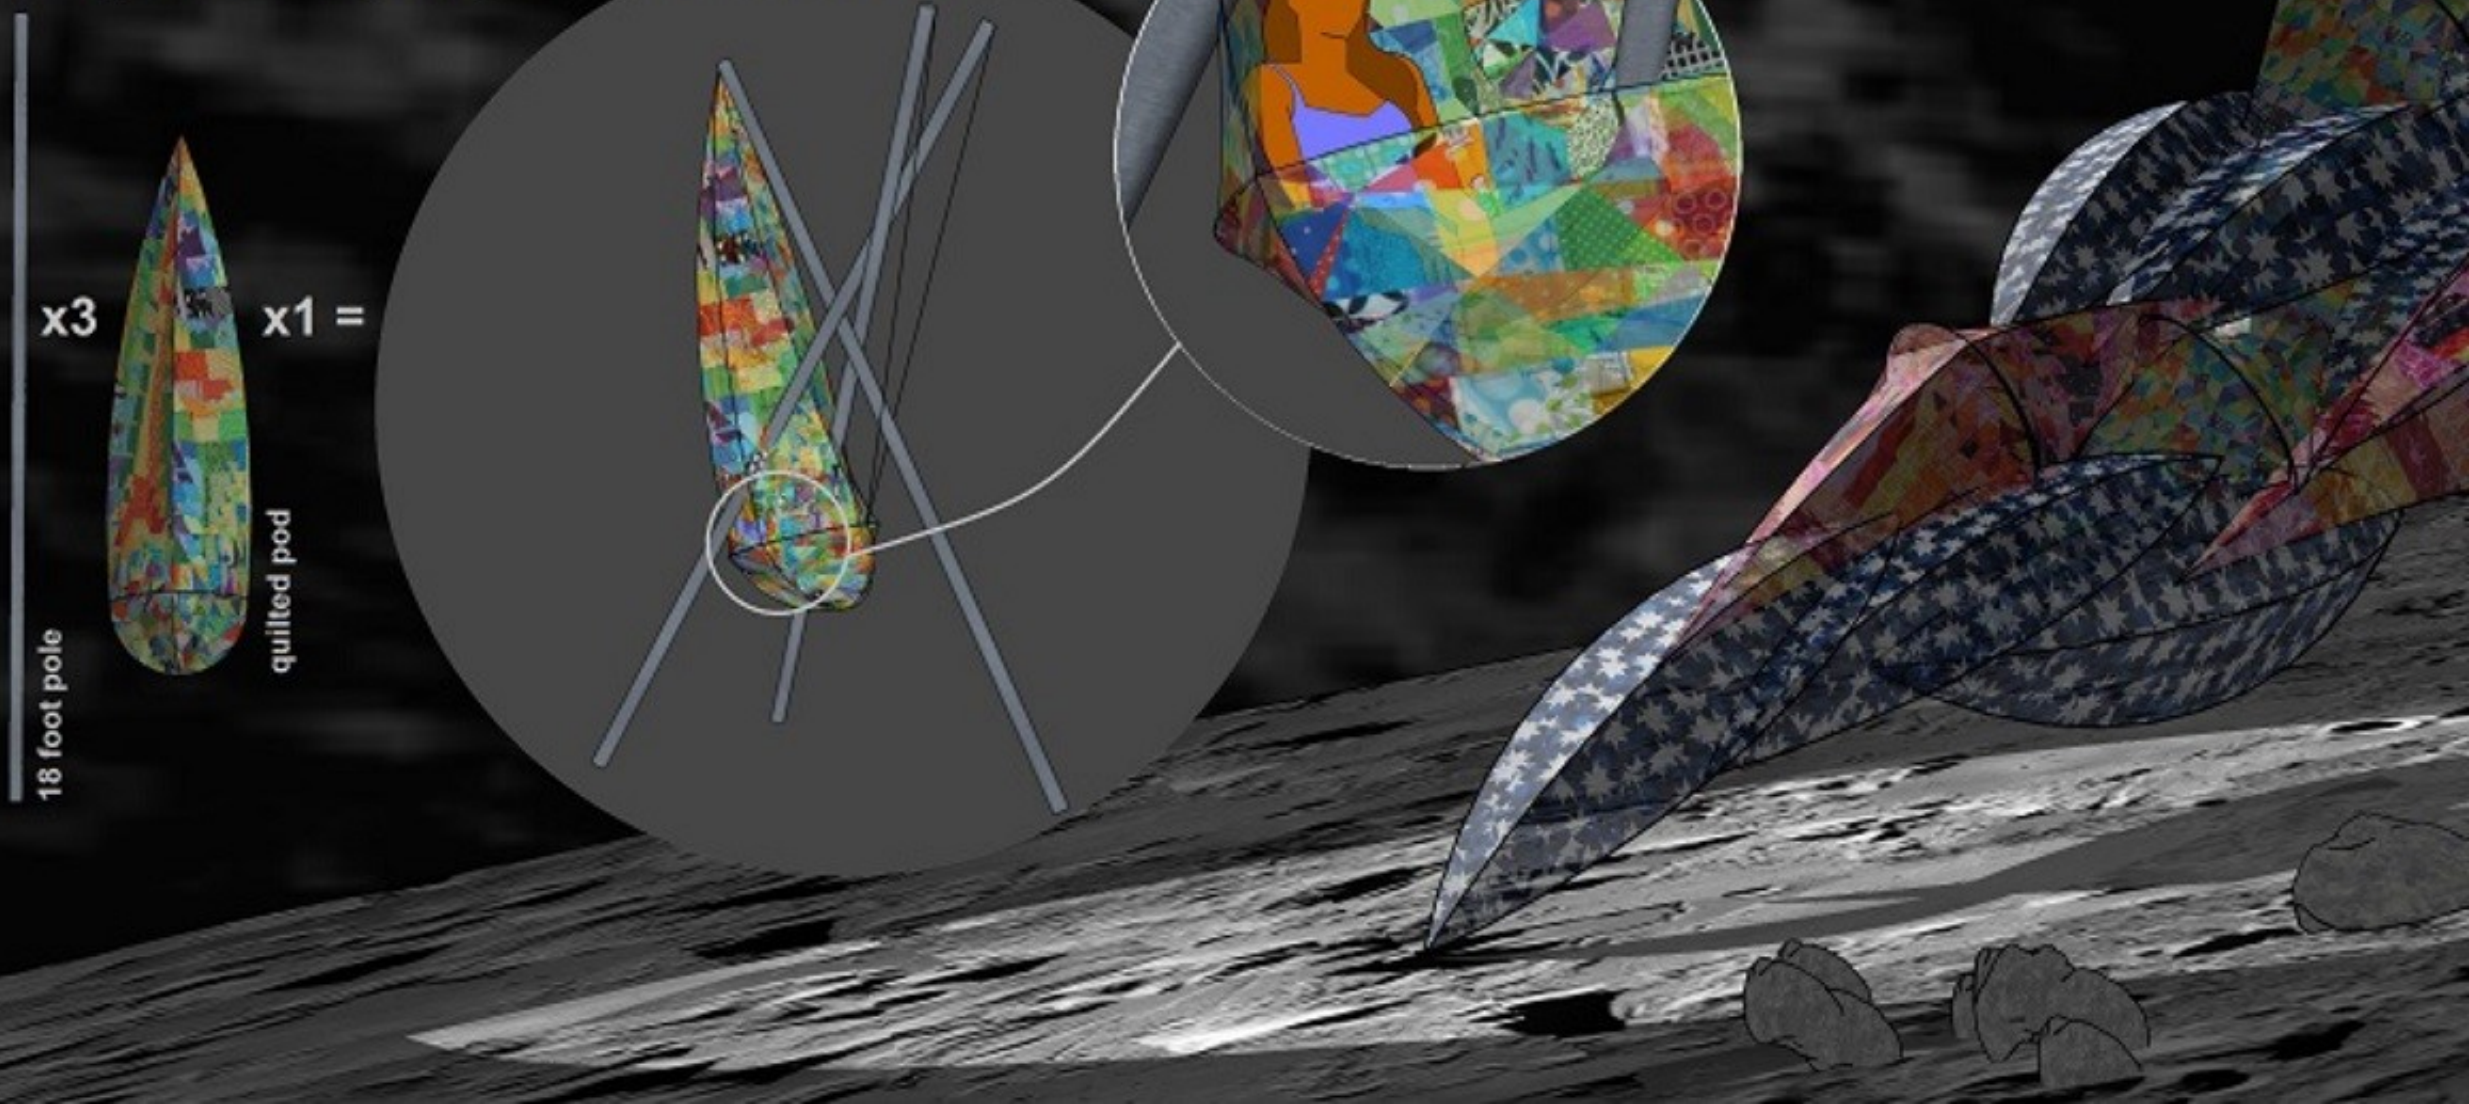

PORTABLE SINGLE UNIT

Some assembly required.

Built by one's own hand, building self-confidence in uncertain times.

x3

x1 =

18 foot pole

quilted pod

Layered insulating blankets made of translucent fabric absorbing and releasing warmth and light, foldable for transport, with storage pockets.

CMU Integrated Innovation Institute:
Satellite Shelter

Woody Hoburg (NA 2004, MIT)
Piloted Space X Crew 6 to ISS

Astrobotic:
Peregrine Mission
(May 4, 2023)