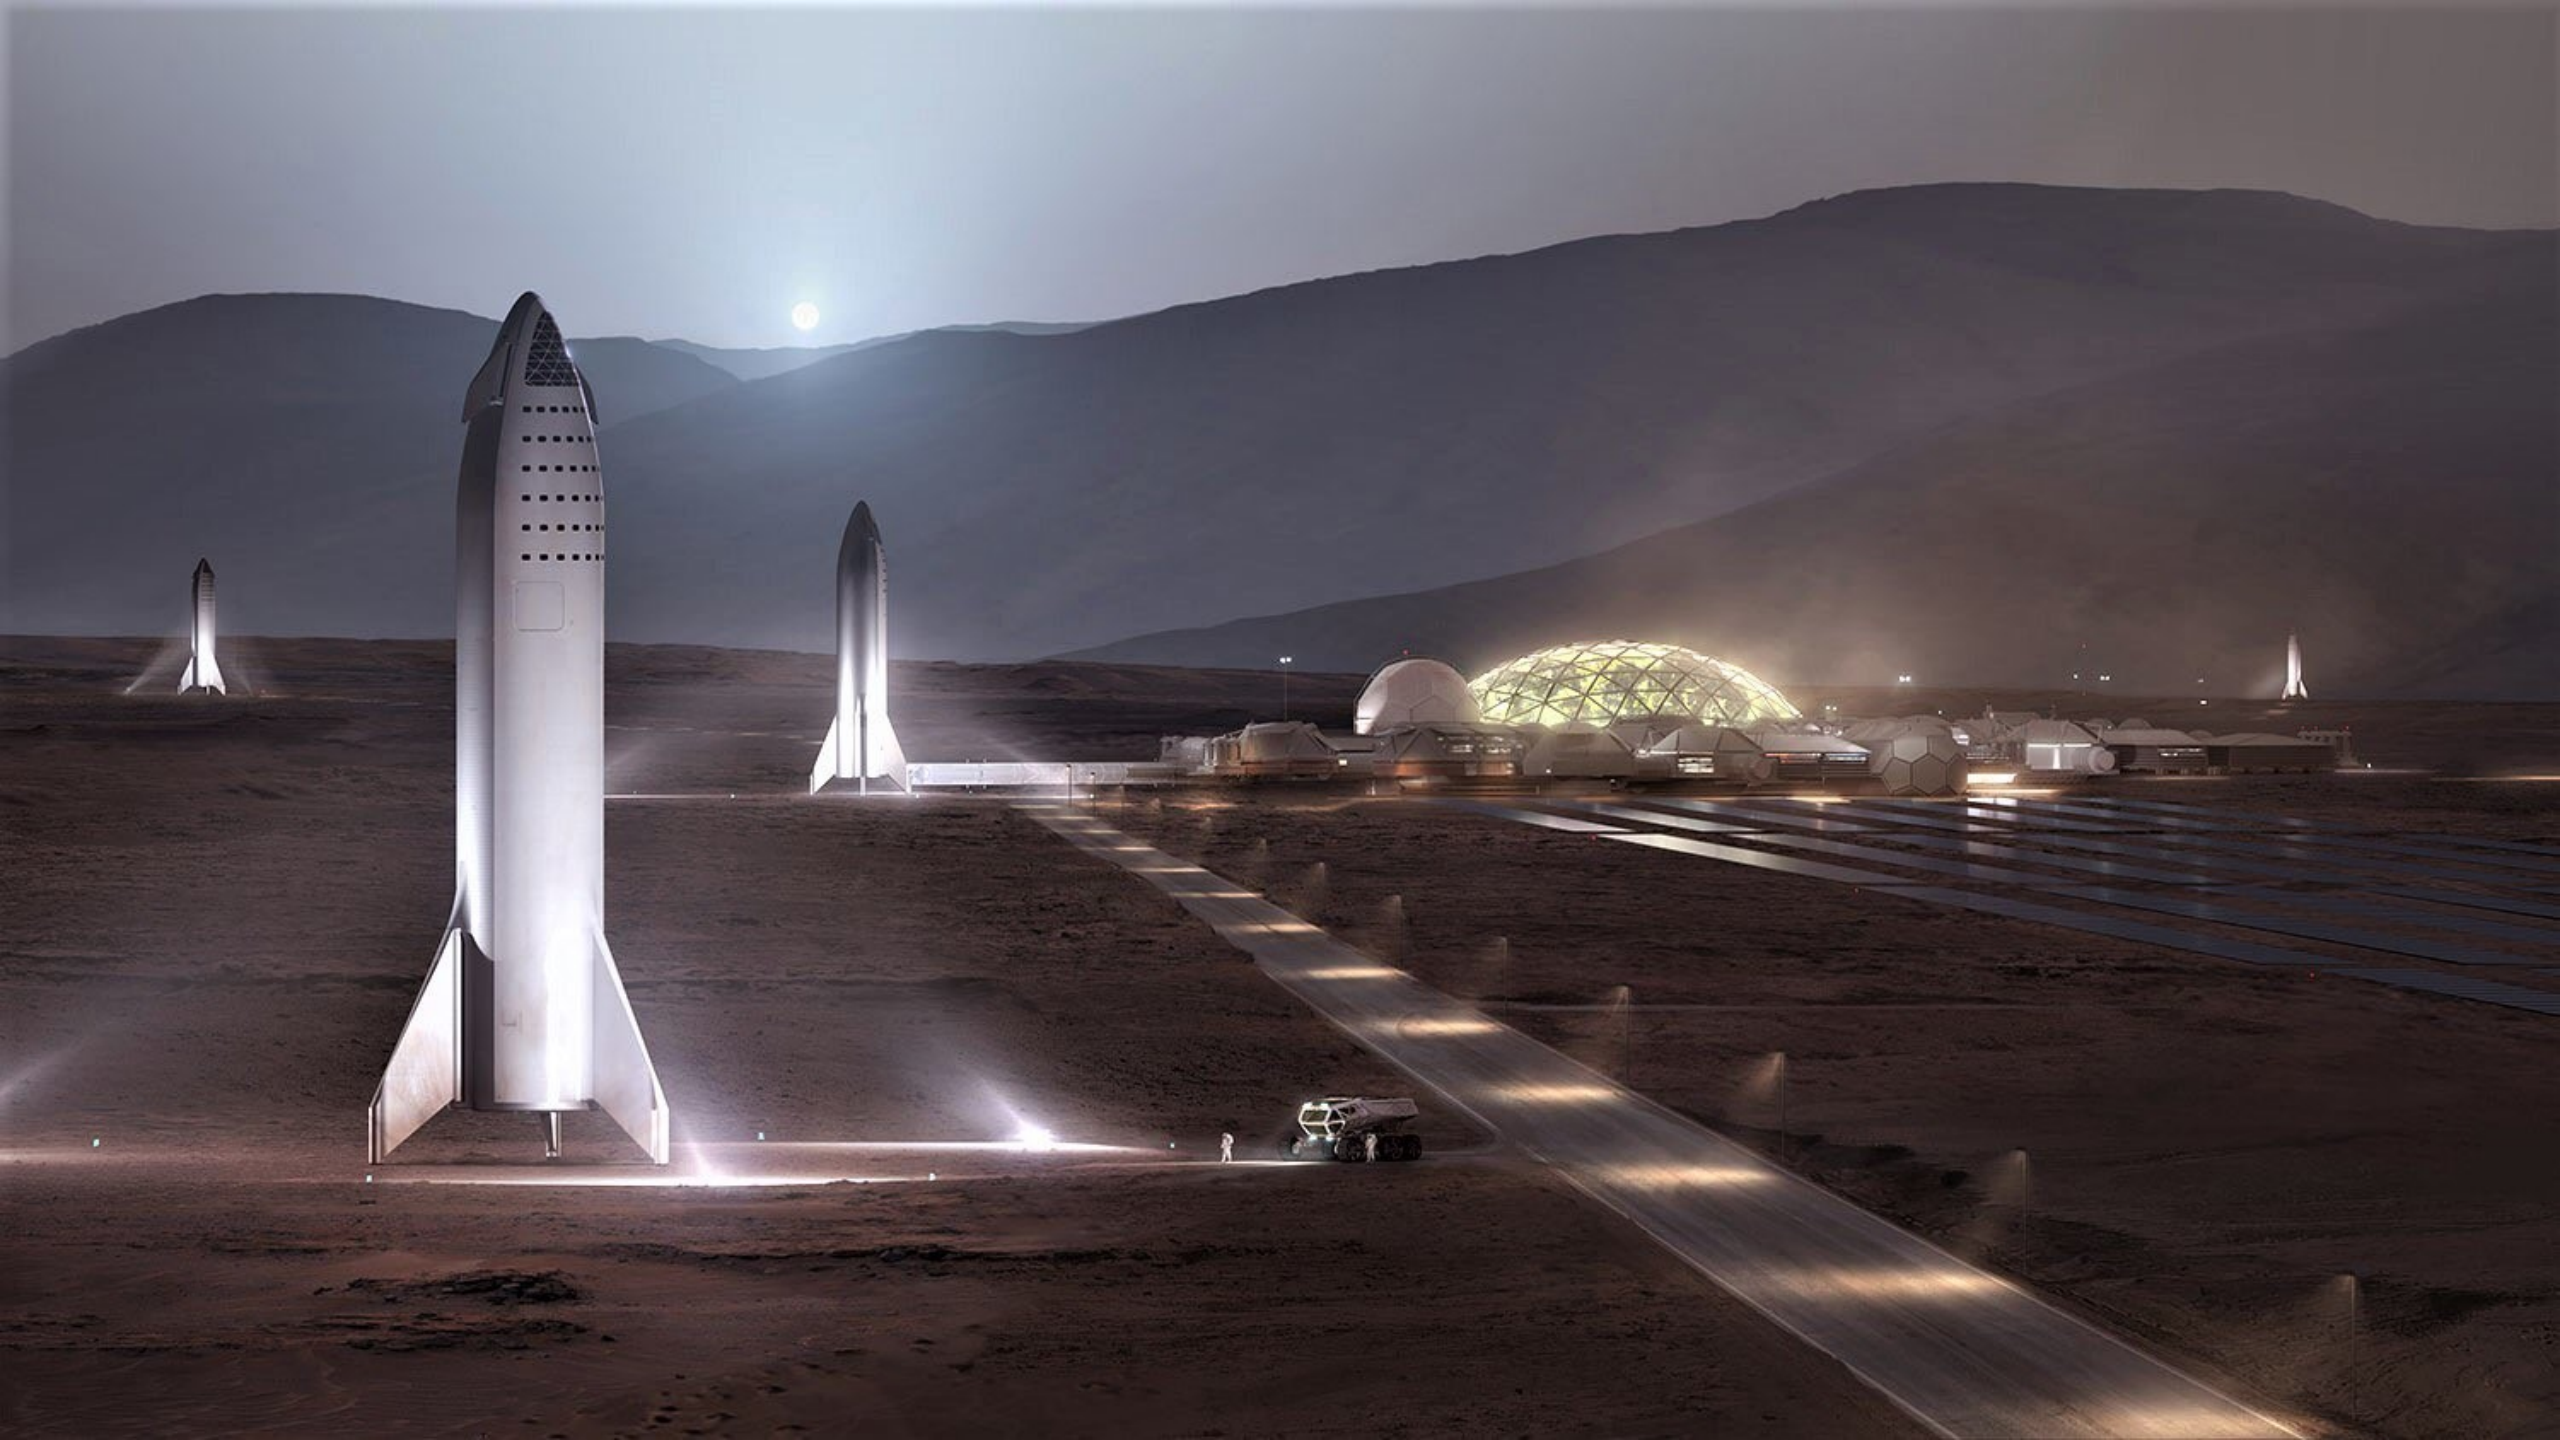

Plaza at KAIT (2020) Kanagawa, Japan (Jun'ya Ishigami)