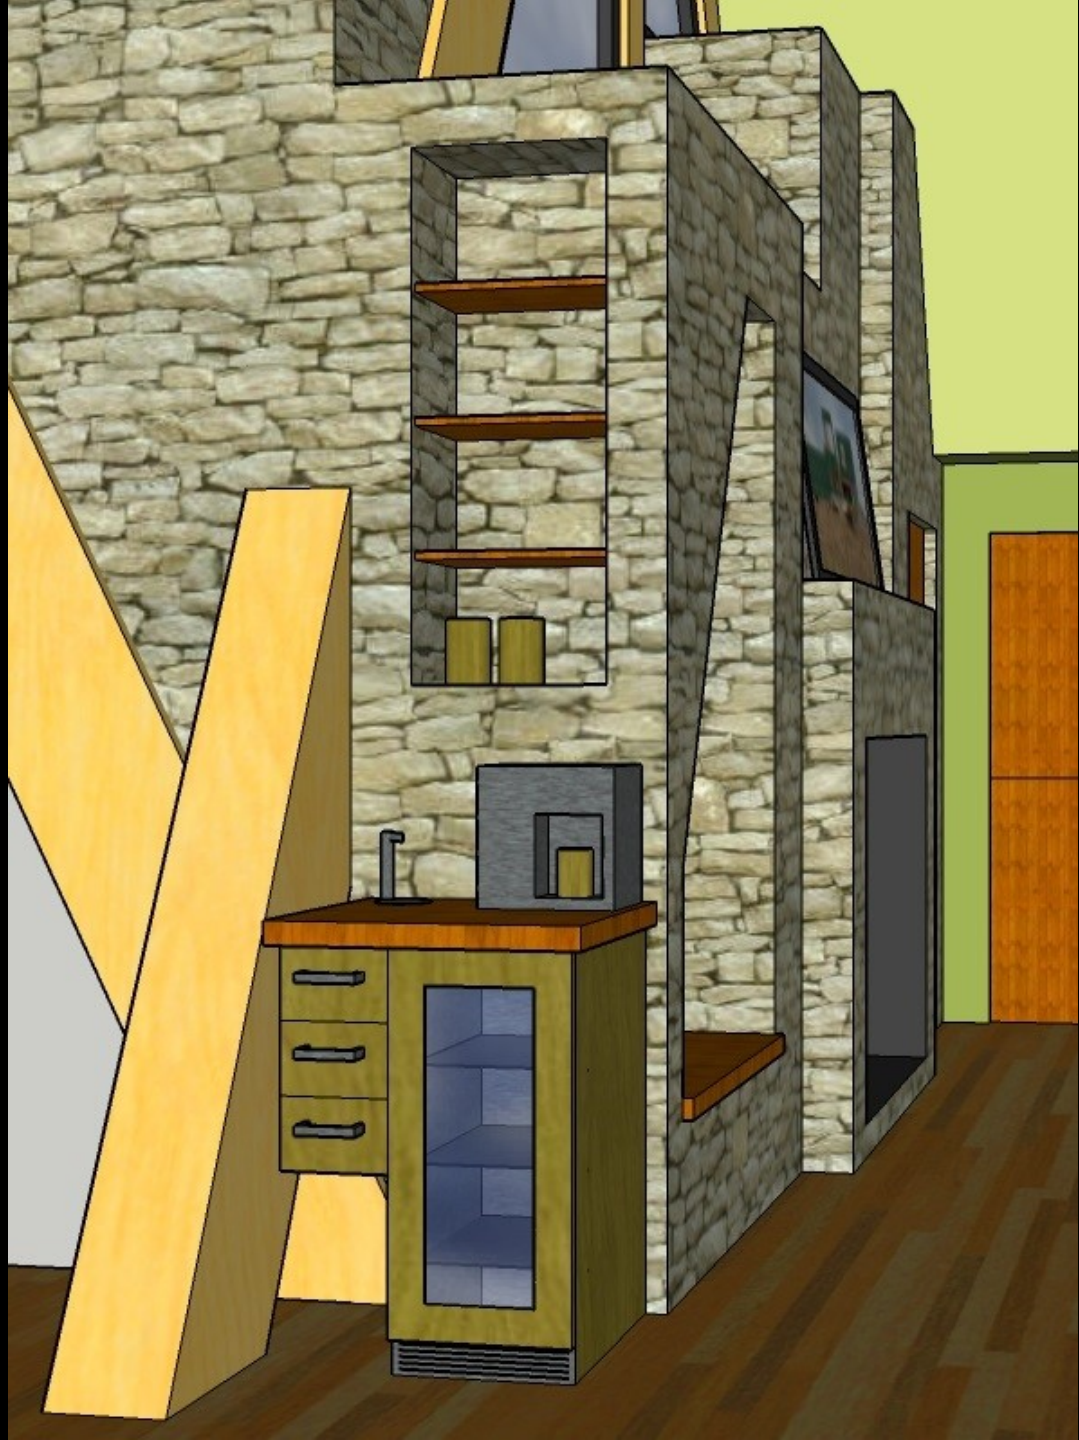

Figure 21: Stationary Points Waiting for Elevator (Installed Condition)

Figure 23: Stationary Points Waiting for Elevator (Adjusted Condition)

2023.02.14 0:51 Am

®

**A color for every lifestyle.
Grouts for every application.**

PORTABLE SINGLE UNIT

Some assembly required.

Built by one's own hand, building self-confidence in uncertain times.

x3

x1 =

18 foot pole

quilted pod

Layered insulating blankets made of translucent fabric absorbing and releasing warmth and light, foldable for transport, with storage pockets.