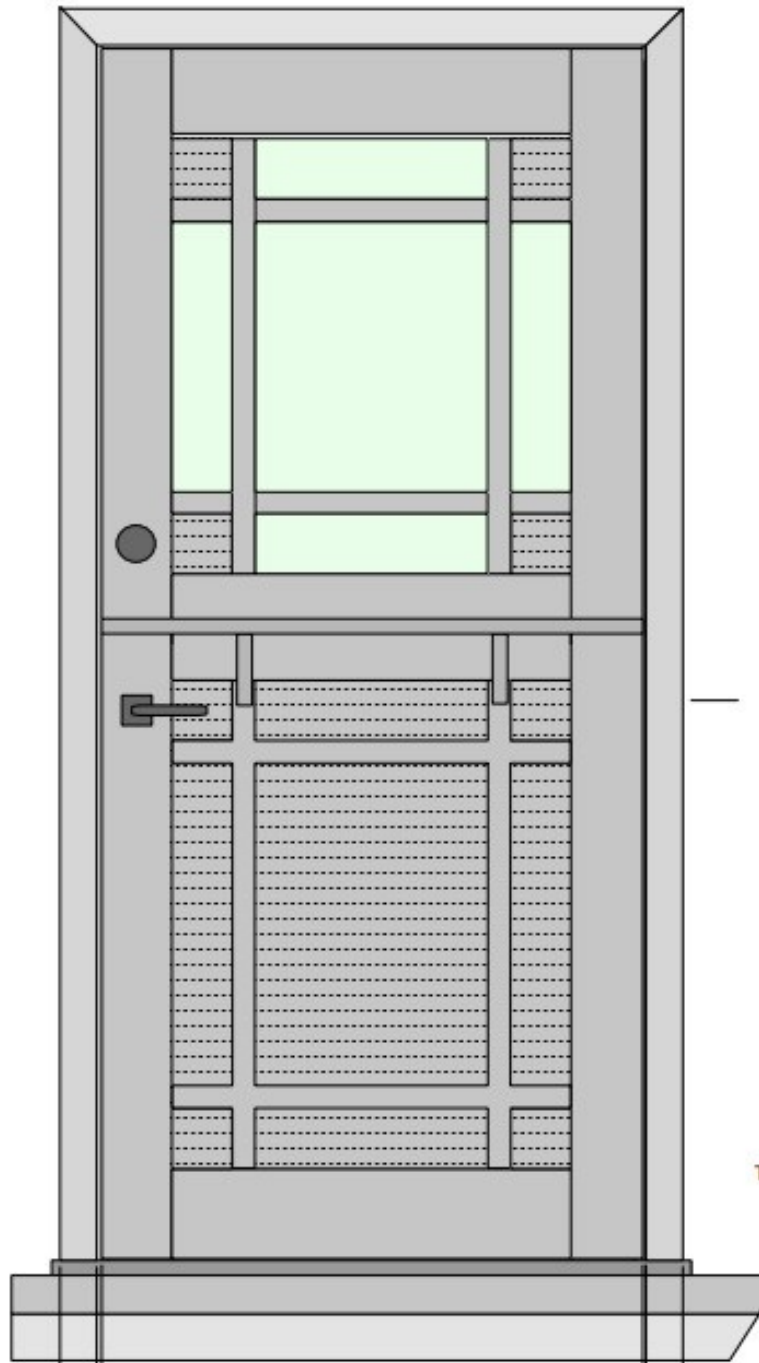

Figure 21: Stationary Points Waiting for Elevator (Installed Condition)

Figure 23: Stationary Points Waiting for Elevator (Adjusted Condition)

2023.02.14 0:51 Am

®

**A color for every lifestyle.
Grouts for every application.**

PORTABLE SINGLE UNIT

Some assembly required.

Built by one's own hand, building self-confidence in uncertain times.

x3

x1 =

18 foot pole

quilted pod

Layered insulating blankets made of translucent fabric absorbing and releasing warmth and light, foldable for transport, with storage pockets.