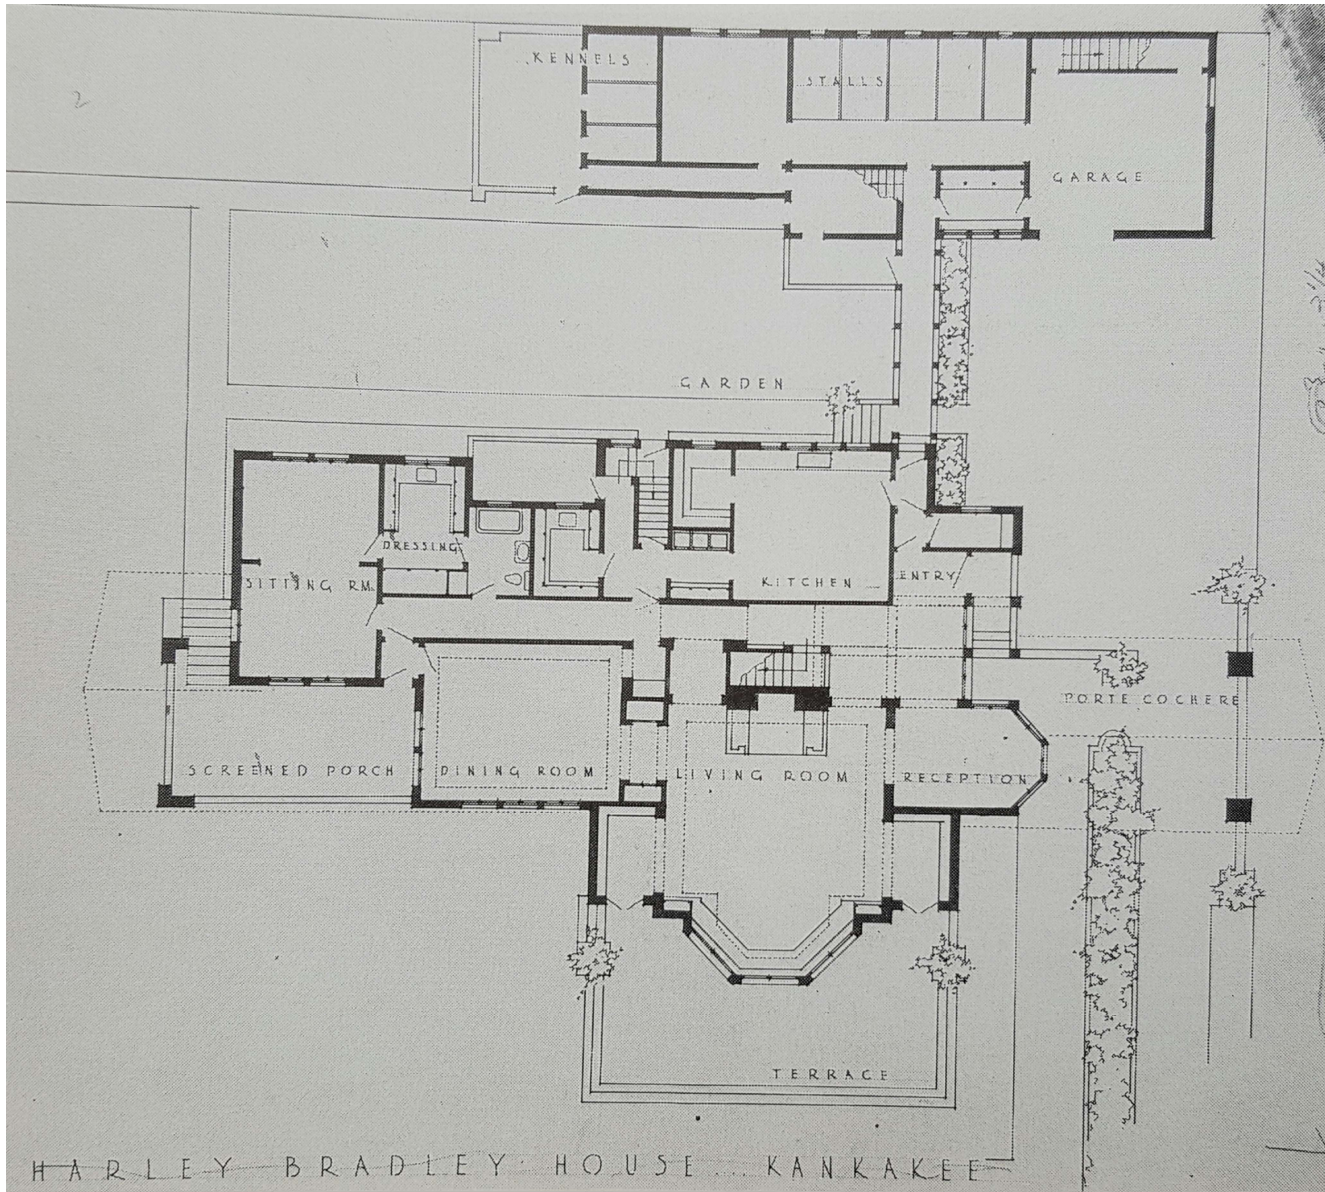

LAGOON

JAPAN

WOODED ISLAND

ILL.S.

WHITE STAR LINE

PUCK

WOMAN'S
198 x 398 FT.

CHILDREN'S
EXHIBIT

HORTICULTURE.
250 x 997 FT.

SECTION THROUGH ENTRANCE

INTERIOR SECTION

THE WINDOW HOUSE RIVER FOREST ILLINOIS BUILT IN 1904 EXTERIOR OF BRIGHT GOLD
 EN ROMAN BRICK FRITZE IS RELIEF DINATILE ROOF BUT BEDFORD TRIMMING ++
 APPROACH OF STONE AND CEMENT WITH MOSAIC INLAY MOSAIC PLATFORM BELIVE
 ENTRANCE DOOR WORKED IN POLYCHROMATIC PATTERN WITH 4 INCH TESSEAE ++
 INTERIOR IN POLISHED WHITE OAK COLOR SCHEME OLIVE GREEN OPAL AND TAN ++

WARREN R. HICKOX HOUSE GROUND FLOOR PLAN

GROUND FLOOR PLAN