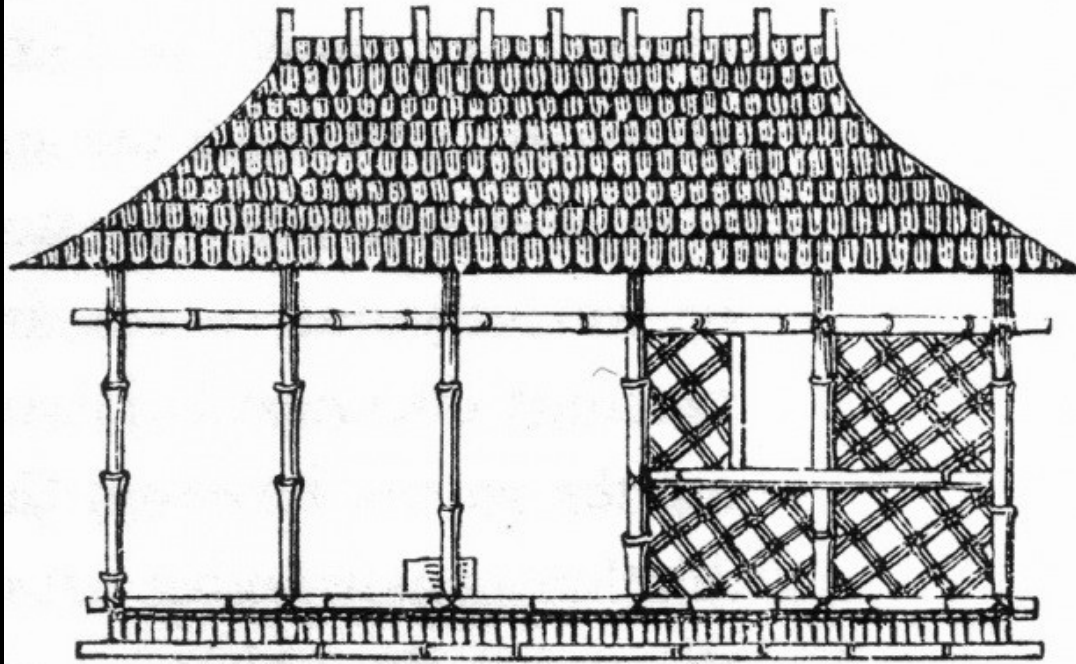

月映

South

0007.02

Original of left side (area) ^{shown} _{shown}
Klee

132

THE HOUSE AT THE UNIVERSITY OF CALIFORNIA, BERKELEY

小倉 擬百人一首

在原業平朝臣

LAGOON

JAPAN

WOODED ISLAND

ILL.S.

WHITE STAR LINE

PUCK

WOMAN'S
198 x 398 FT.

CHILDREN'S
EXHIBIT

HORTICULTURE.
250 x 997 FT.

SECTION THROUGH ENTRANCE

INTERIOR SECTION

THE WINDOW HOUSE RIVER FOREST ILLINOIS BUILT IN 1904 EXTERIOR OF BRIGHT GOLD
 EN ROMAN BRICK FRITZE IS RELIEF DINATILE ROOF BUT BEDFORD TRIMMING ++
 APPROACH OF STONE AND CEMENT WITH MOSAIC INLAY MOSAIC PLATFORM BELIVE
 ENTRANCE DOOR WORKED IN POLYCHROMATIC PATTERN WITH 4 INCH TESSEAE ++
 INTERIOR IN POLISHED WHITE OAK COLOR SCHEME OLIVE GREEN OPAL AND TAN ++