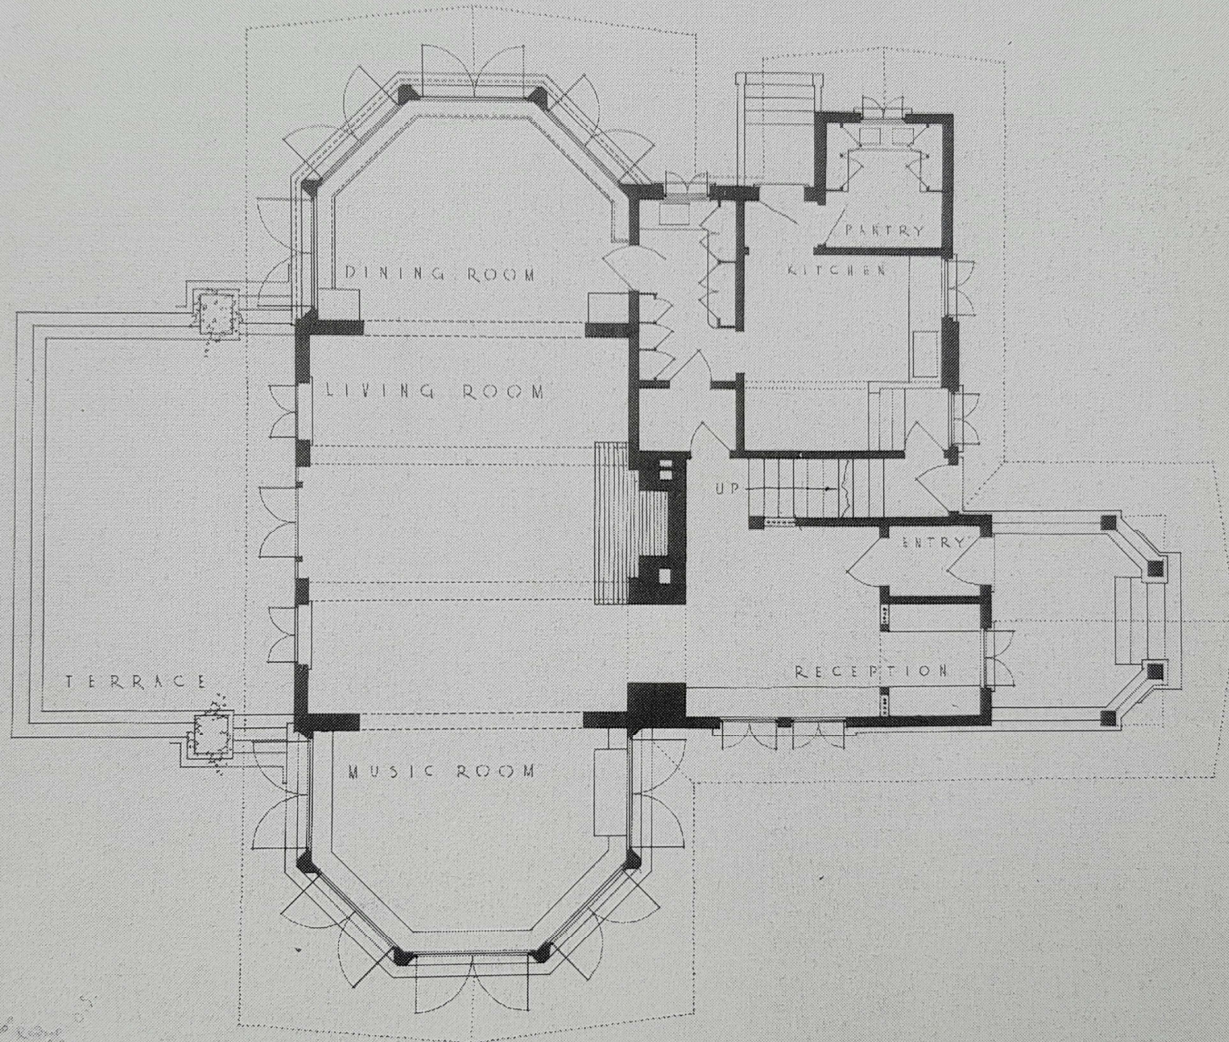

LAGOON

JAPAN

WOODED ISLAND

ILL.S.

WHITE STAR LINE

PUCK

WOMAN'S
198 x 398 FT.

CHILDREN'S
EXHIBIT

HORTICULTURE.
250 x 997 FT.

SECTION THROUGH ENTRANCE

INTERIOR SECTION

THE WINDOW HOUSE RIVER FOREST ILLINOIS BUILT IN 1904 EXTERIOR OF BRIGHT GOLD
 EN ROMAN BRICK FRITZE IS RELIEF DINATILE ROOF BUT BEDFORD TRIMMING ++
 APPROACH OF STONE AND CEMENT WITH MOSAIC INLAY MOSAIC PLATFORM BELIVE
 ENTRANCE DOOR WORKED IN POLYCHROMATIC PATTERN WITH 4 INCH TESSEAE ++
 INTERIOR IN POLISHED WHITE OAK COLOR SCHEME OLIVE GREEN OPAL AND TAN ++

WARREN R. HICKOX HOUSE GROUND FLOOR PLAN

GROUND FLOOR PLAN