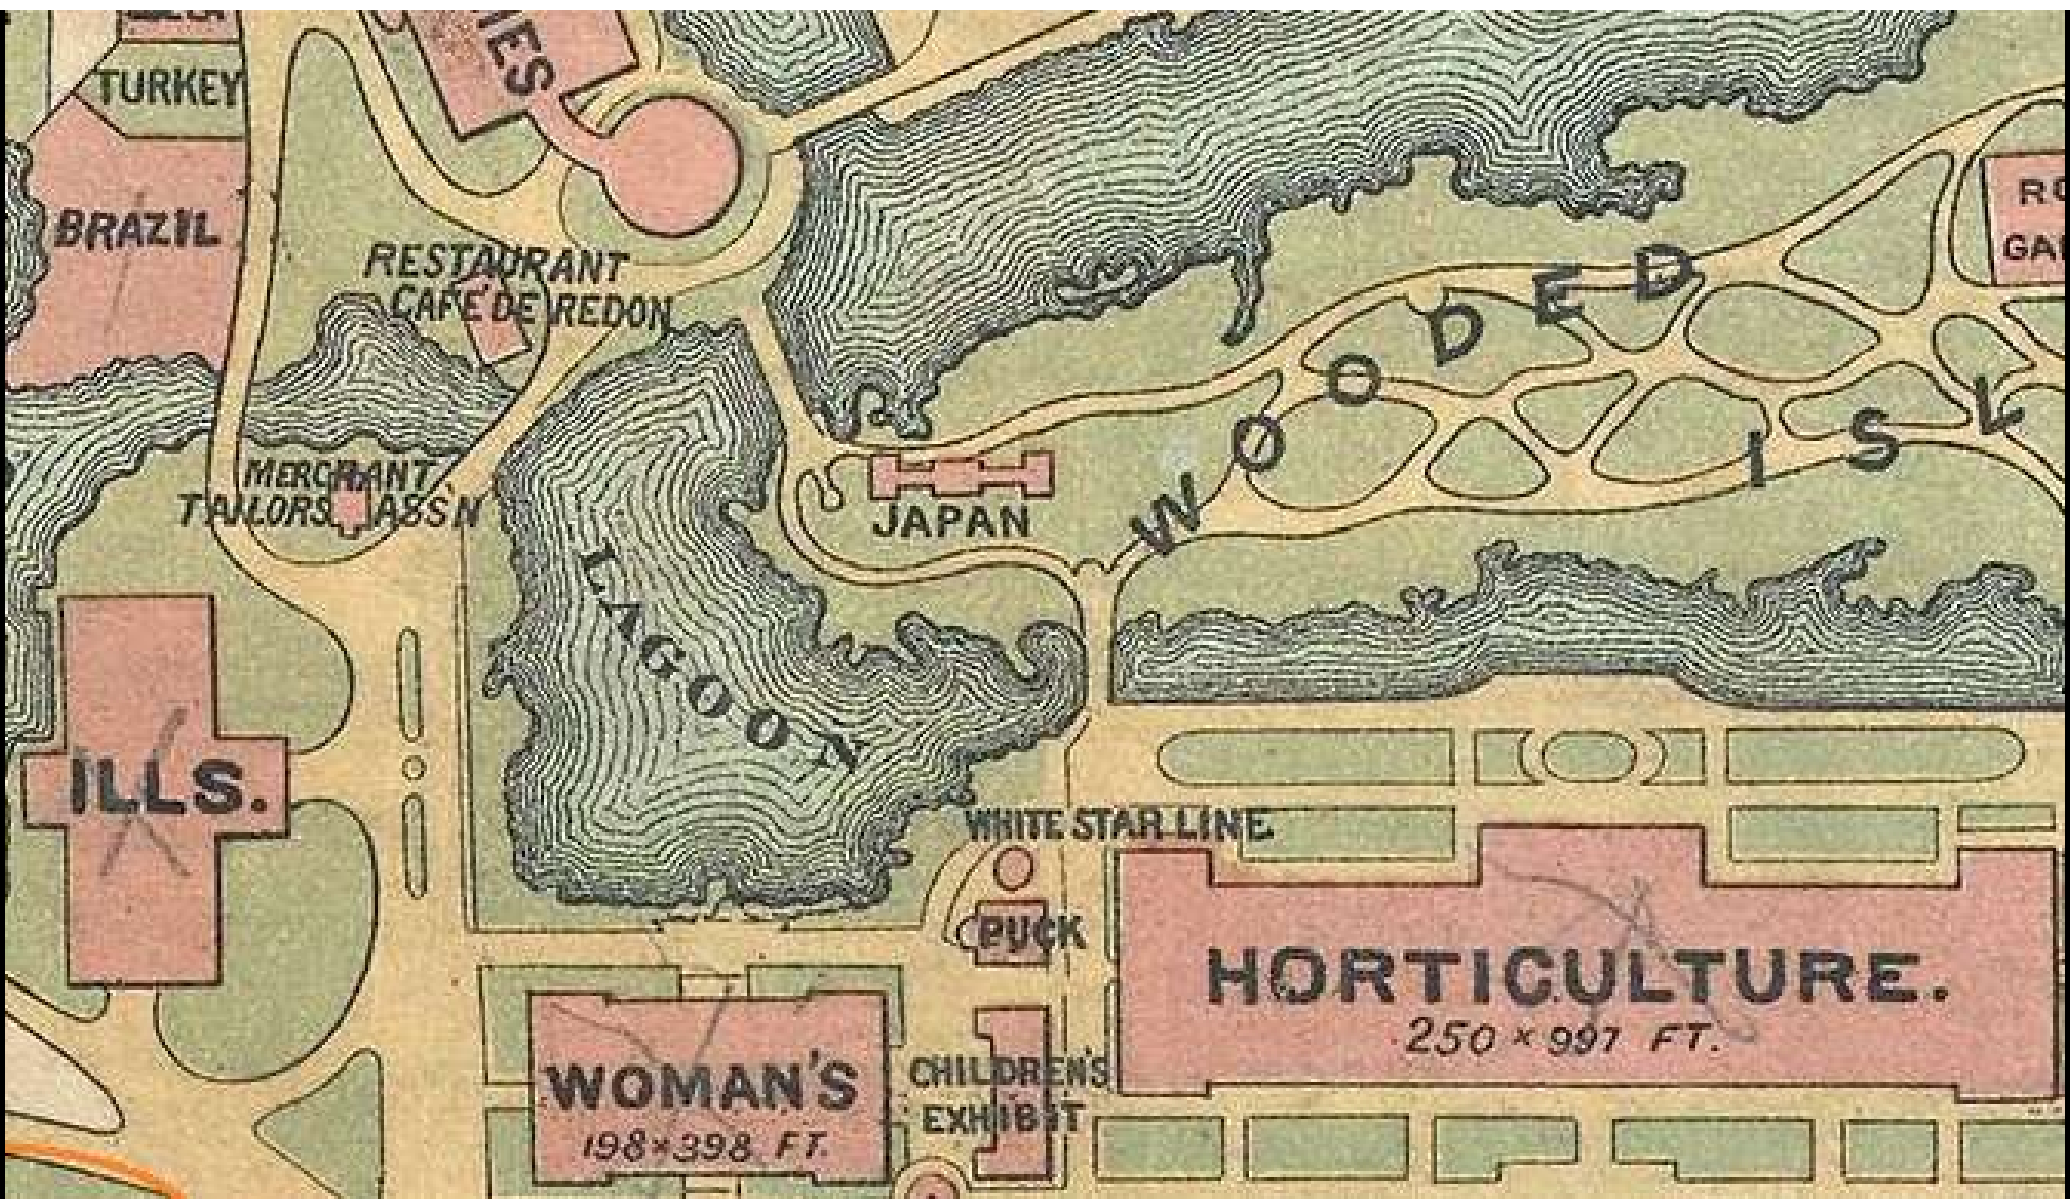

TURKEY

BRAZIL

ILL.S.

RESTAURANT
CAFE DE REDON

MERCHANT
TAILORS ASSN

LAGOON

JAPAN

WOODED ISLAND

ILL.S.

WHITE STAR LINE

PUCK

WOMAN'S
198 x 398 FT.

CHILDREN'S
EXHIBIT

HORTICULTURE.
250 x 997 FT.