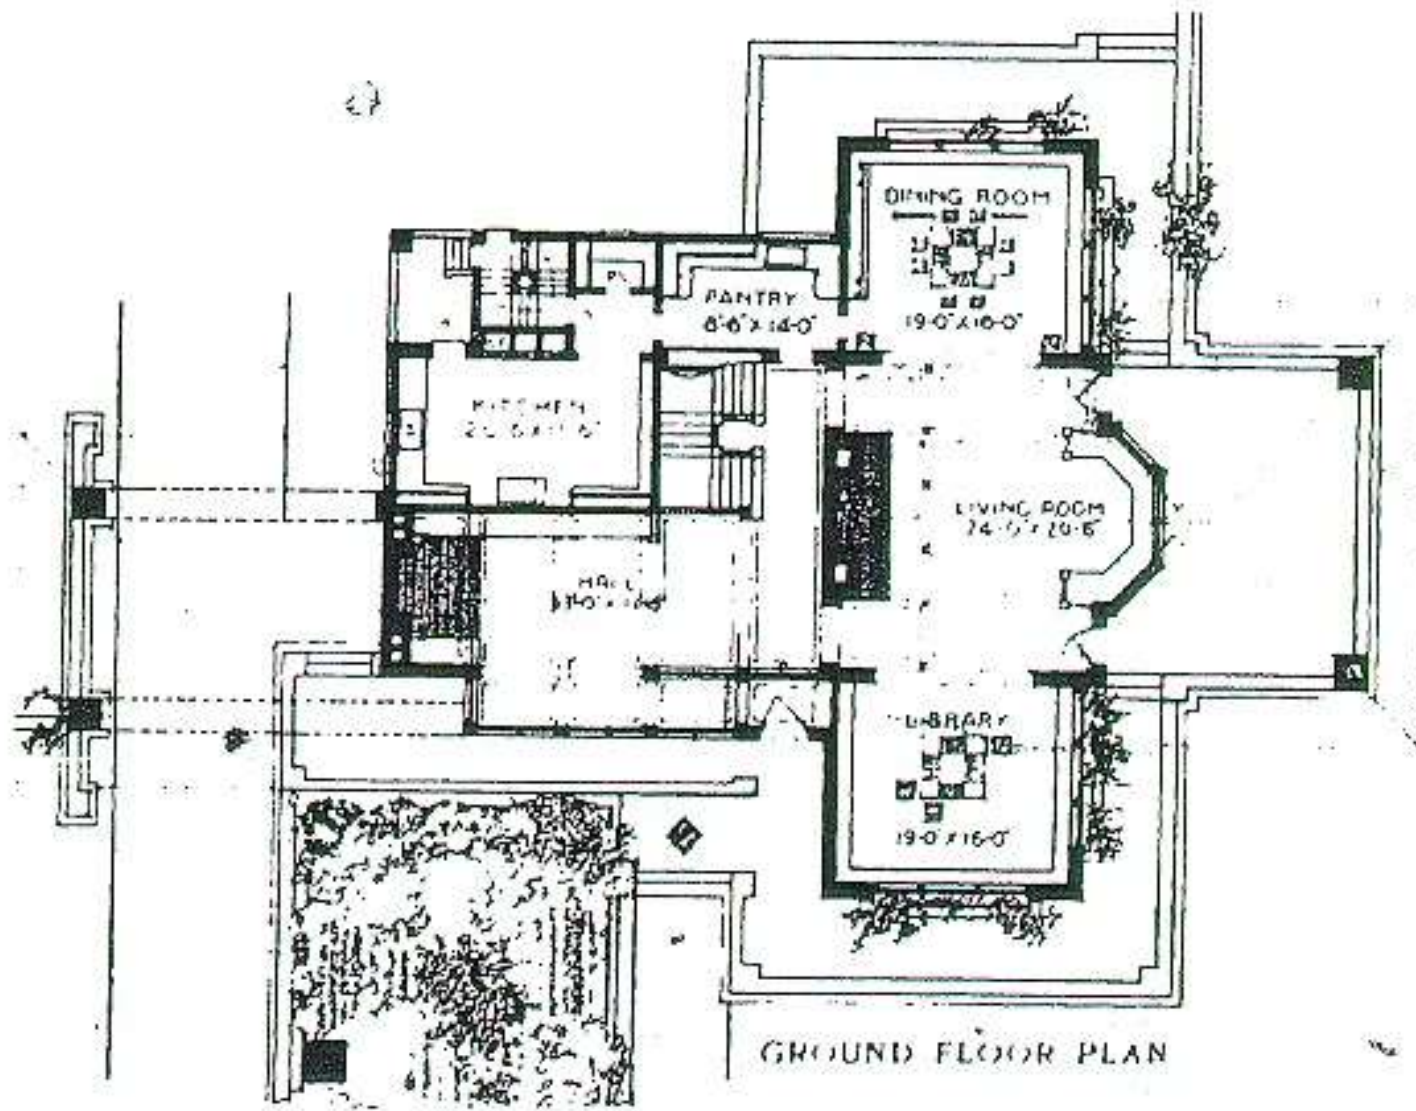

LAGOON

JAPAN

WOODED ISLAND

ILL.S.

WHITE STAR LINE

PUCK

WOMAN'S
198 x 398 FT.

CHILDREN'S
EXHIBIT

HORTICULTURE.
250 x 997 FT.

SECTION THROUGH ENTRANCE

INTERIOR SECTION

THE WINDOW HOUSE RIVER FOREST ILLINOIS BUILT IN 1904 EXTERIOR OF BRIGHT GOLD
 EN ROMAN BRICK FRITZE IS RELIEF DINATILE ROOF BUT BEDFORD TRIMMING ++
 APPROACH OF STONE AND CEMENT WITH MOSAIC INLAY MOSAIC PLATFORM BELIVE
 ENTRANCE DOOR WORKED IN POLYCHROMATIC PATTERN WITH 4 INCH TESSEAE ++
 INTERIOR IN POLISHED WHITE OAK COLOR SCHEME OLIVE GREEN OPAL AND TAN ++

WARREN R. HICKOX HOUSE GROUND FLOOR PLAN

GROUND FLOOR PLAN