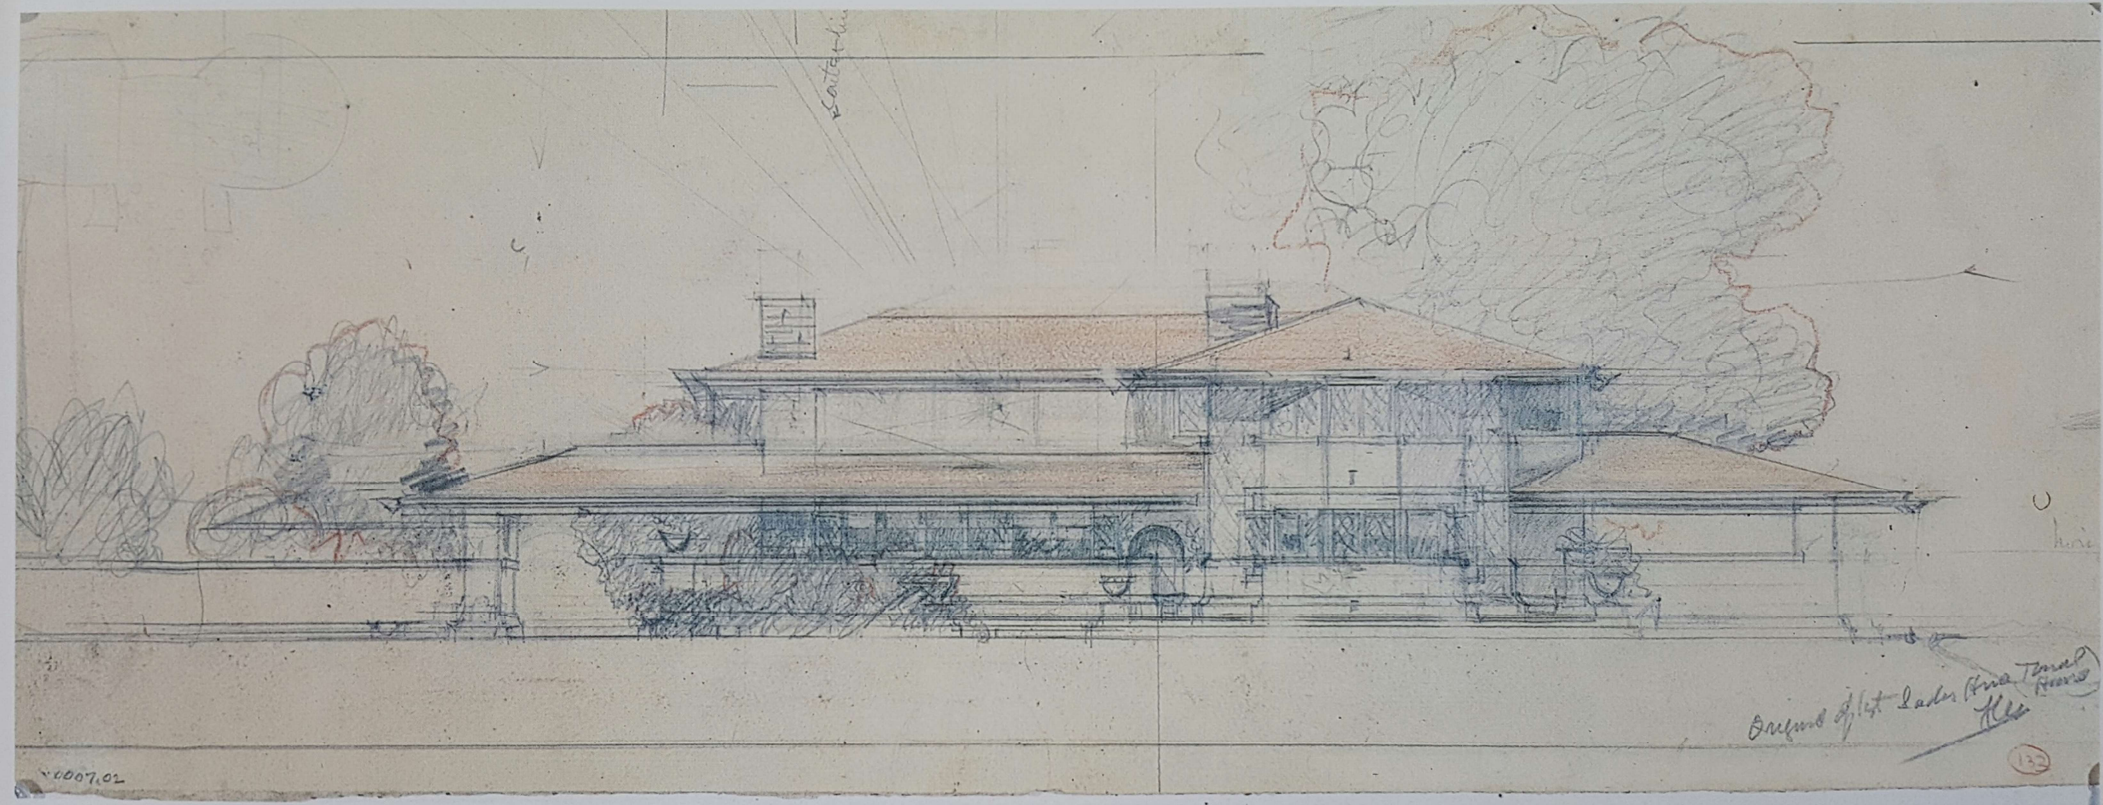

月映

South

0007.02

Original of left side (area) ^{shown} _{shown}
Klee

132

THE HOUSE AT THE UNIVERSITY OF CALIFORNIA, BERKELEY

小倉 擬百人一首

在原業平朝臣

LAGOON

JAPAN

WOODED ISLAND

ILL.S.

WHITE STAR LINE

PUCK

WOMAN'S
198 x 398 FT.

CHILDREN'S
EXHIBIT

HORTICULTURE.
250 x 997 FT.

SECTION THROUGH ENTRANCE

INTERIOR SECTION

THE WINDOW HOUSE RIVER FOREST ILLINOIS BUILT IN 1904 EXTERIOR OF BRIGHT GOLD
 EN ROMAN BRICK FRITZE IS RELIEF DINATILE ROOF BUT BEDFORD TRIMMING ++
 APPROACH OF STONE AND CEMENT WITH MOSAIC INLAY MOSAIC PLATFORM BELIVE
 ENTRANCE DOOR WORKED IN POLYCHROMATIC PATTERN WITH 4 INCH TESSEAE ++
 INTERIOR IN POLISHED WHITE OAK COLOR SCHEME OLIVE GREEN OPAL AND TAN ++

WARREN R. HICKOX HOUSE GROUND FLOOR PLAN

GROUND FLOOR PLAN