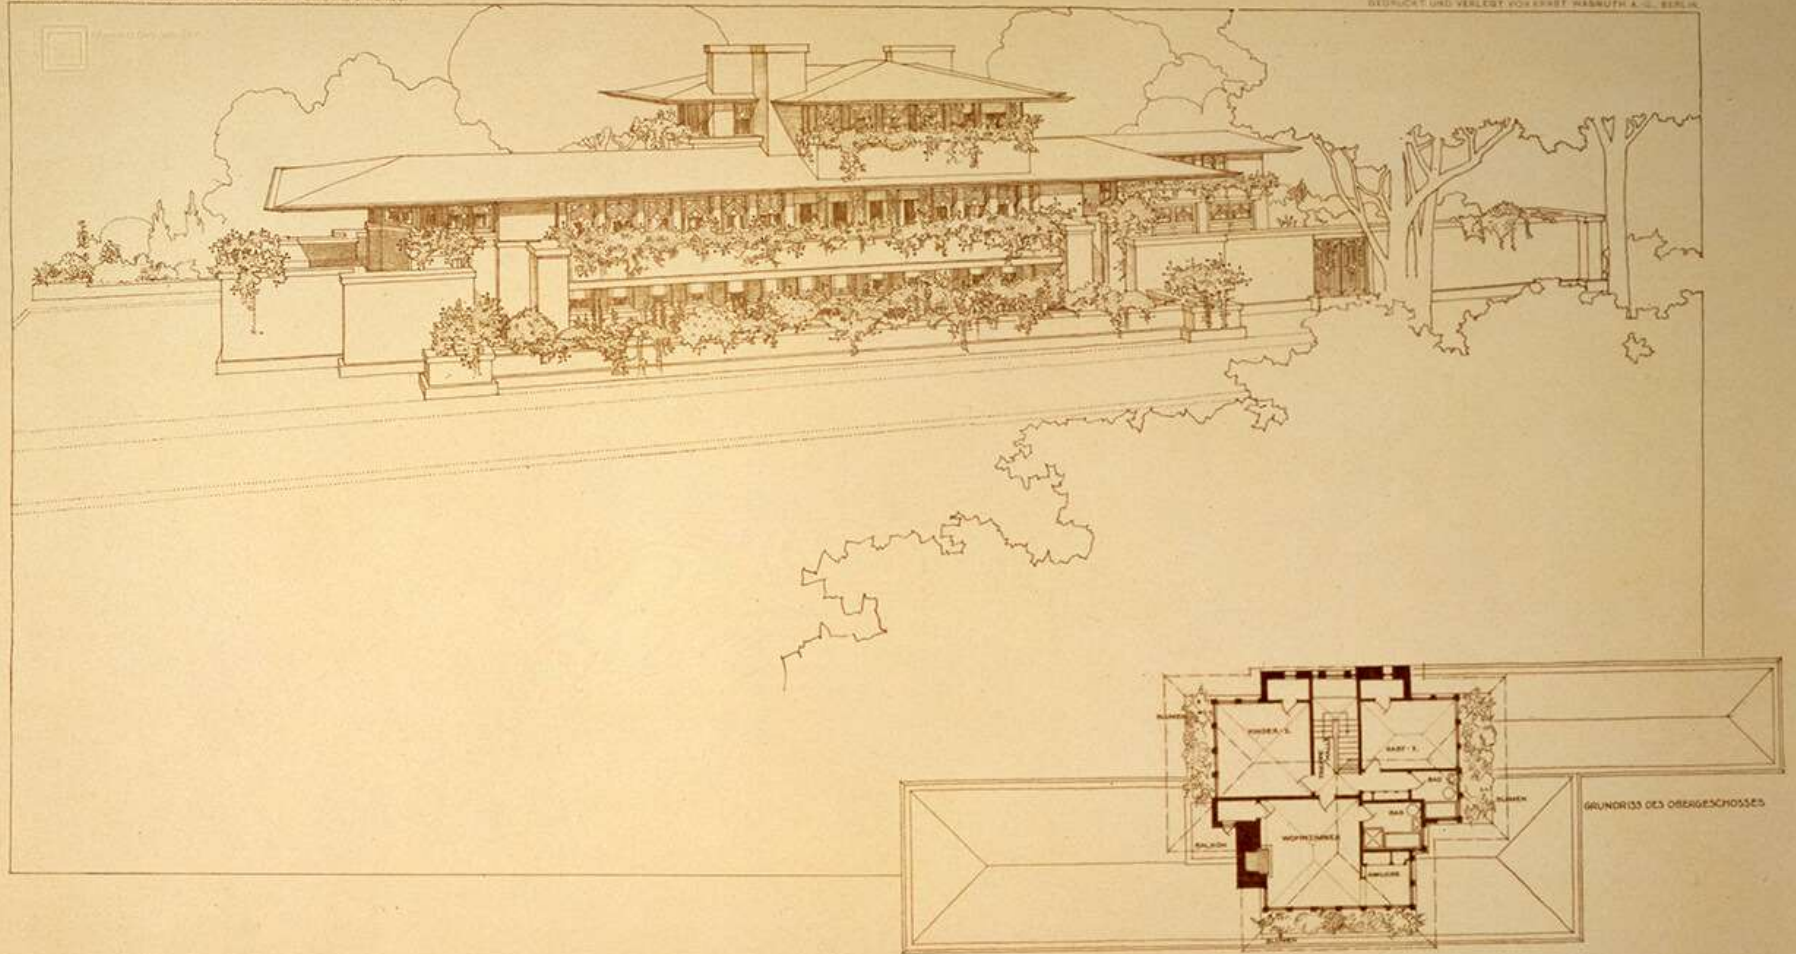

月映

South

0007.02

Original of left side (area) ^{shown} _{shown}
Klee

132

THE HOUSE AT THE UNIVERSITY OF CALIFORNIA, BERKELEY

小倉 擬百人一首

在原業平朝臣

LAGOON

JAPAN

WOODED ISLAND

ILL.S.

WHITE STAR LINE

PUCK

WOMAN'S
198 x 398 FT.

CHILDREN'S
EXHIBIT

HORTICULTURE.
250 x 997 FT.

SECTION THROUGH ENTRANCE

INTERIOR SECTION

THE WINDOW HOUSE RIVER FOREST ILLINOIS BUILT IN 1904 EXTERIOR OF BRIGHT GOLD
 EN ROMAN BRICK FRITZE IS RELIEF DINATILE ROOF BUT BEDFORD TRIMMING ++
 APPROACH OF STONE AND CEMENT WITH MOSAIC INLAY MOSAIC PLATFORM BELIVE
 ENTRANCE DOOR WORKED IN POLYCHROMATIC PATTERN WITH 4 INCH TESSEAE ++
 INTERIOR IN POLISHED WHITE OAK COLOR SCHEME OLIVE GREEN OPAL AND TAN ++

WARREN R. HICKOX HOUSE GROUND FLOOR PLAN

GROUND FLOOR PLAN