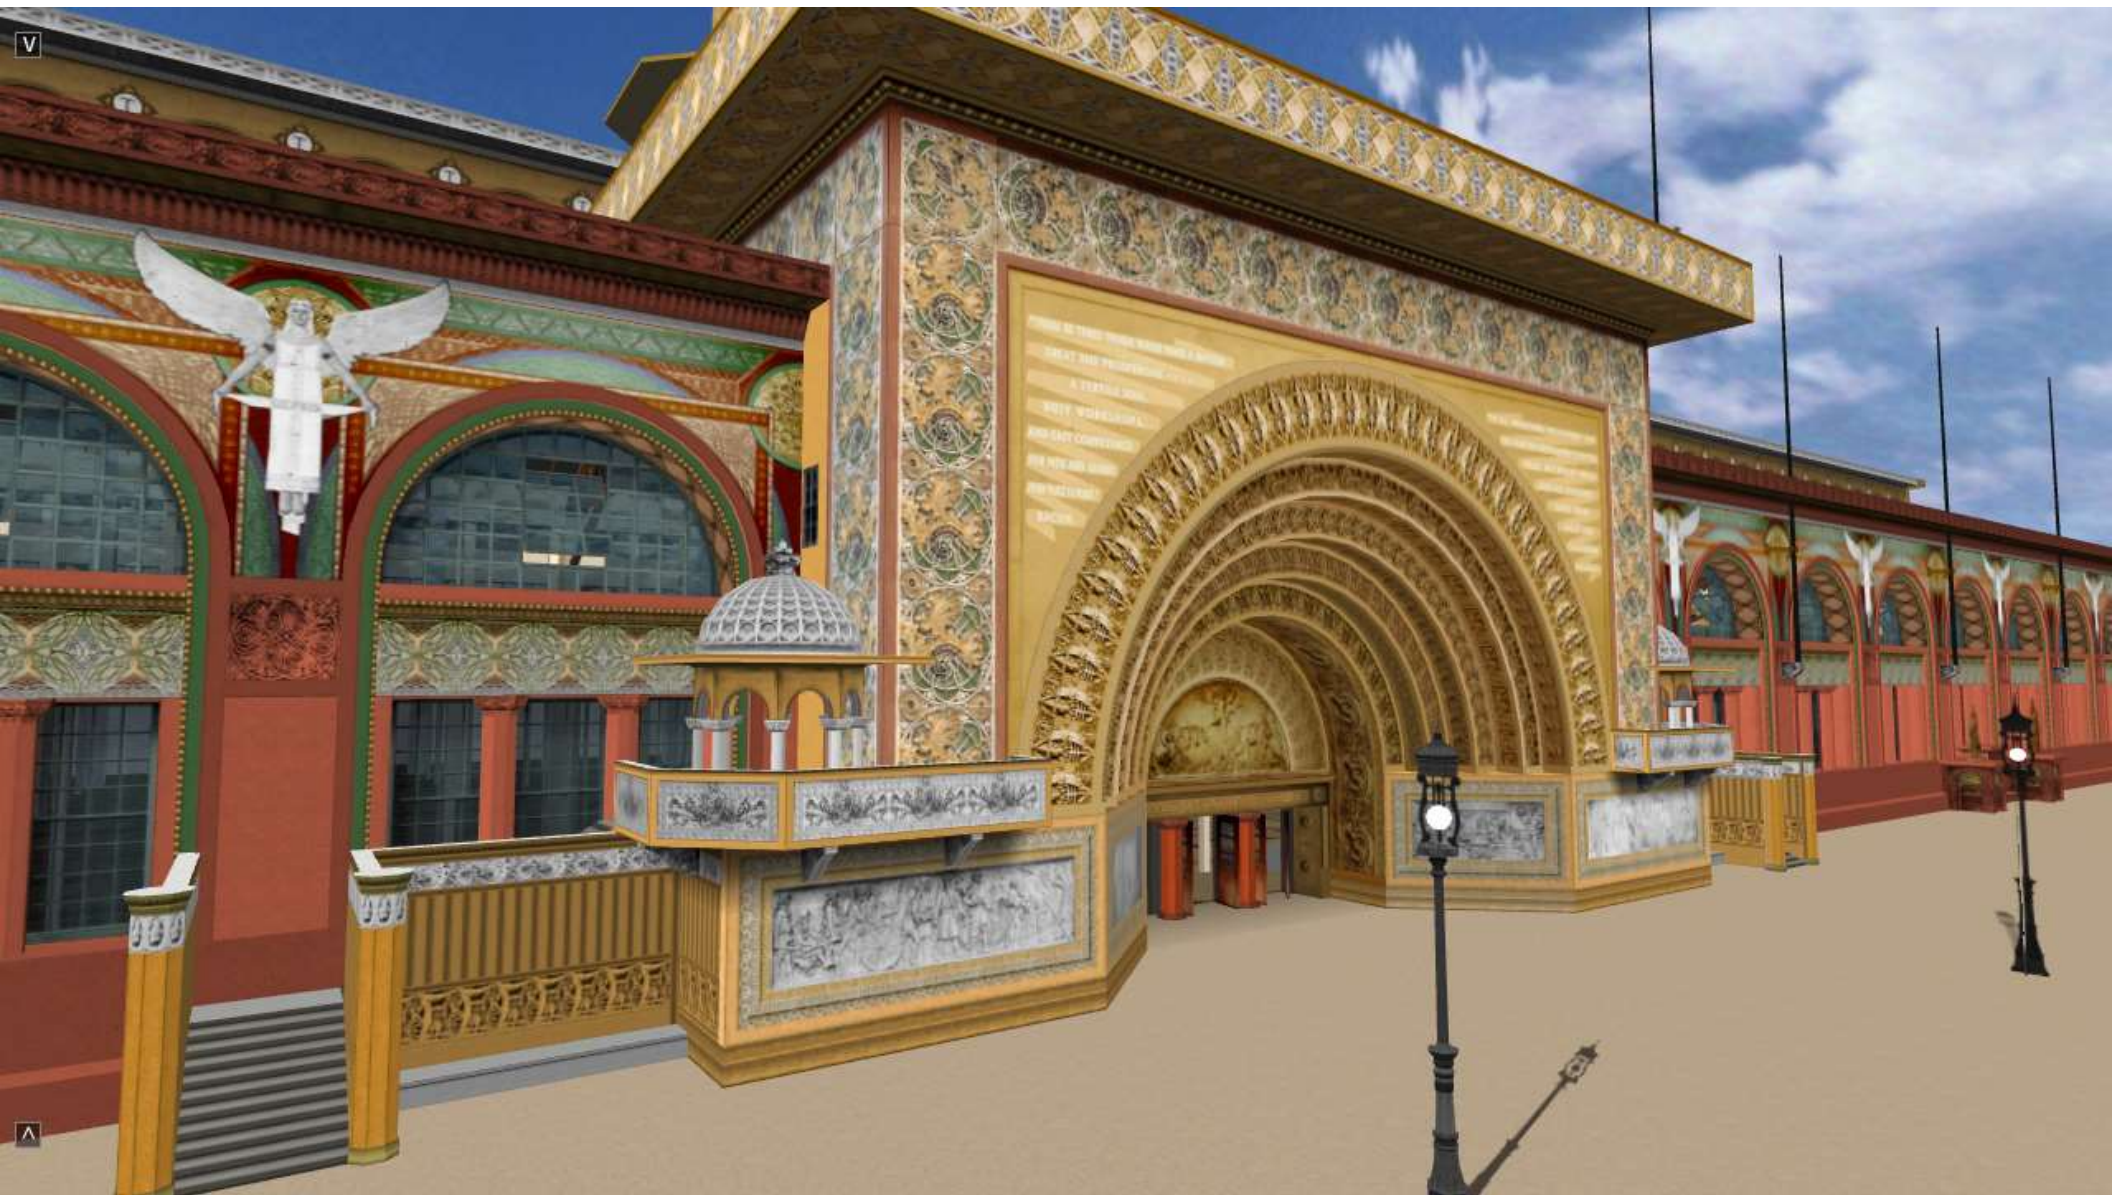

月映

South

0007.02

Original of left side (area) ^{shown} _{shown}
Klee

132

THE HOUSE AT THE UNIVERSITY OF CALIFORNIA, BERKELEY

小倉 擬百人一首

在原業平朝臣

LAGOON

JAPAN

WOODED ISLAND

ILL.S.

WHITE STAR LINE

PUCK

WOMAN'S
198 x 398 FT.

CHILDREN'S
EXHIBIT

HORTICULTURE.
250 x 997 FT.

SECTION THROUGH ENTRANCE

INTERIOR SECTION

THE WINDOW HOUSE RIVER FOREST ILLINOIS BUILT IN 1904 EXTERIOR OF BRIGHT GOLD
 EN ROMAN BRICK FRITZE IS RELIEF DINATILE ROOF BUT BEDFORD TRIMMING ++
 APPROACH OF STONE AND CEMENT WITH MOSAIC INLAY MOSAIC PLATFORM BELIVE
 ENTRANCE DOOR WORKED IN POLYCHROMATIC PATTERN WITH 4 INCH TESSEAE ++
 INTERIOR IN POLISHED WHITE OAK COLOR SCHEME OLIVE GREEN OPAL AND TAN ++