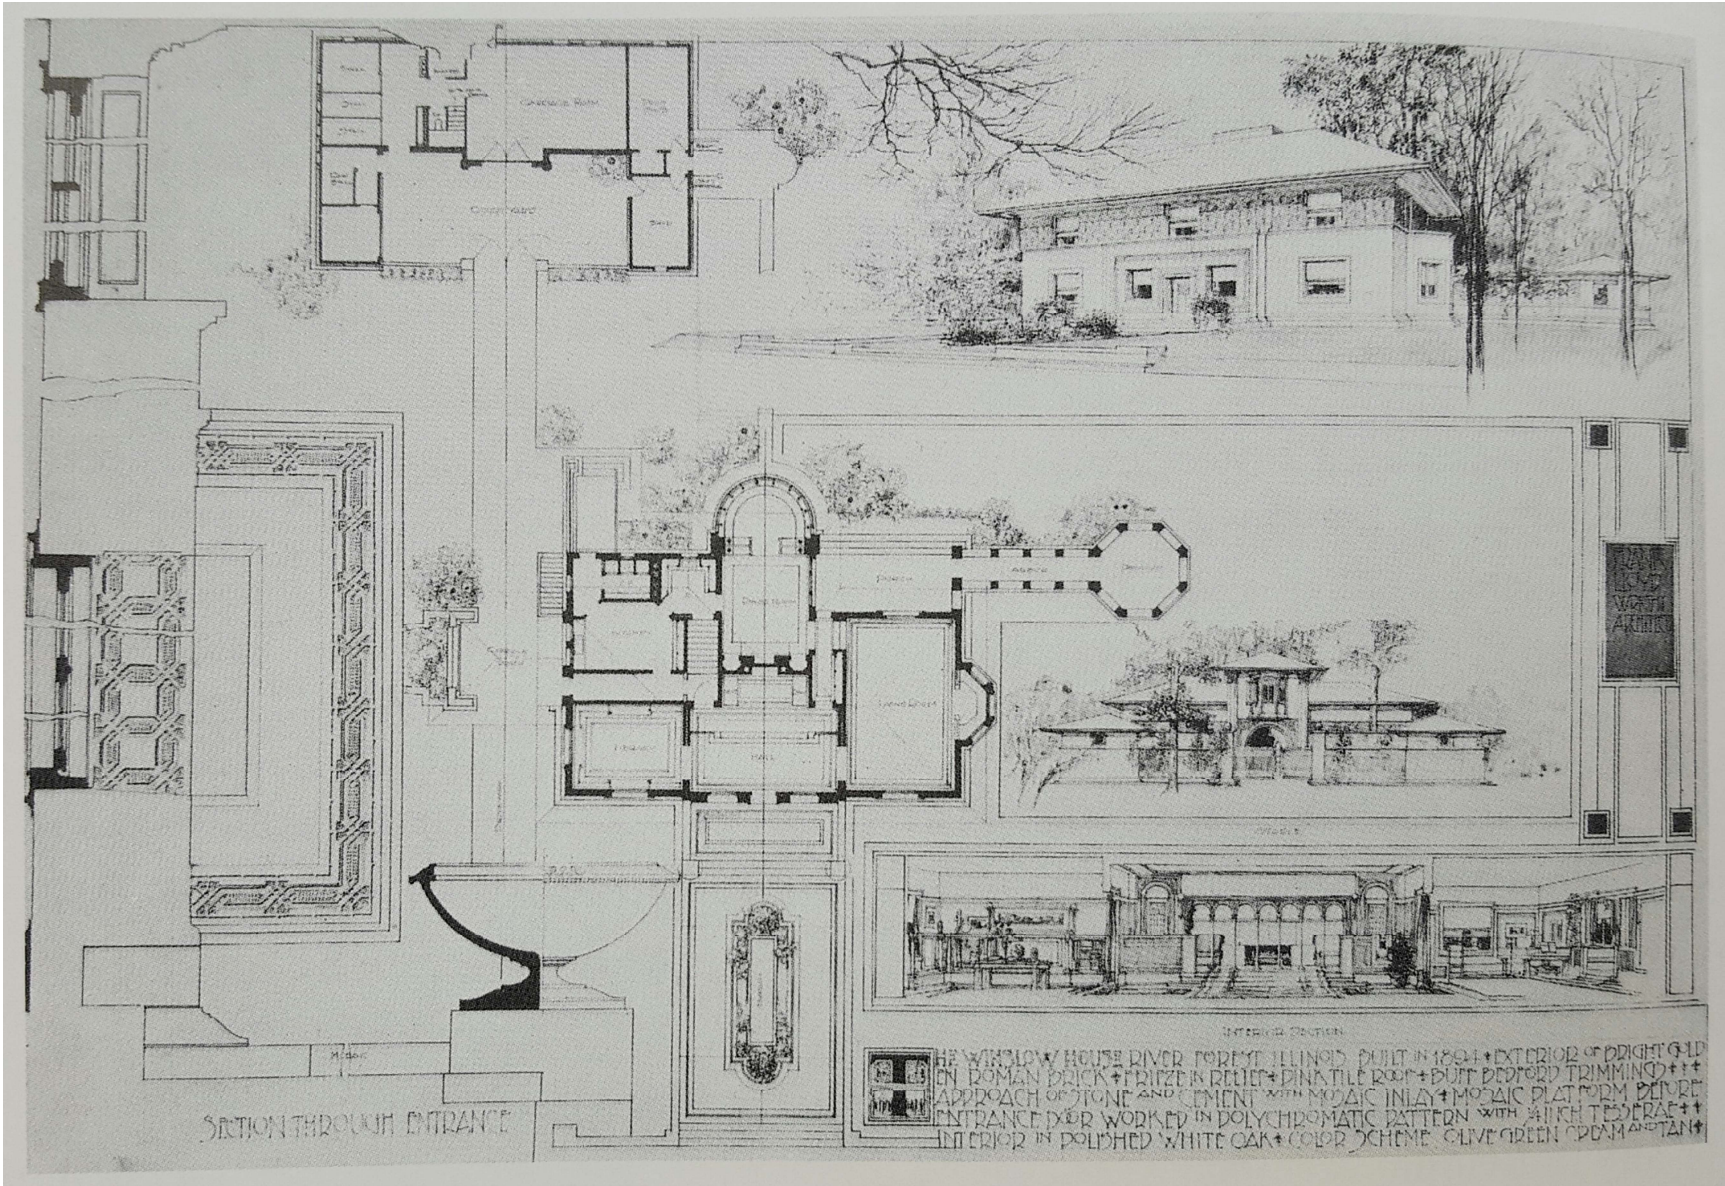

LAGOON

JAPAN

WOODED ISLAND

ILL.S.

WHITE STAR LINE

PUCK

WOMAN'S
198 x 398 FT.

CHILDREN'S
EXHIBIT

HORTICULTURE.
250 x 997 FT.

SECTION THROUGH ENTRANCE

INTERIOR SECTION

THE WINDOW HOUSE RIVER FOREST ILLINOIS BUILT IN 1904 EXTERIOR OF BRIGHT GOLD
 EN ROMAN BRICK FRITZE IS RELIEF DINATILE ROOF BUT BEDFORD TRIMMING ++
 APPROACH OF STONE AND CEMENT WITH MOSAIC INLAY MOSAIC PLATFORM BELIVE
 ENTRANCE DOOR WORKED IN POLYCHROMATIC PATTERN WITH 4 INCH TESSEAE ++
 INTERIOR IN POLISHED WHITE OAK COLOR SCHEME OLIVE GREEN OPAL AND TAN ++

WARREN R. HICKOX HOUSE GROUND FLOOR PLAN

GROUND FLOOR PLAN