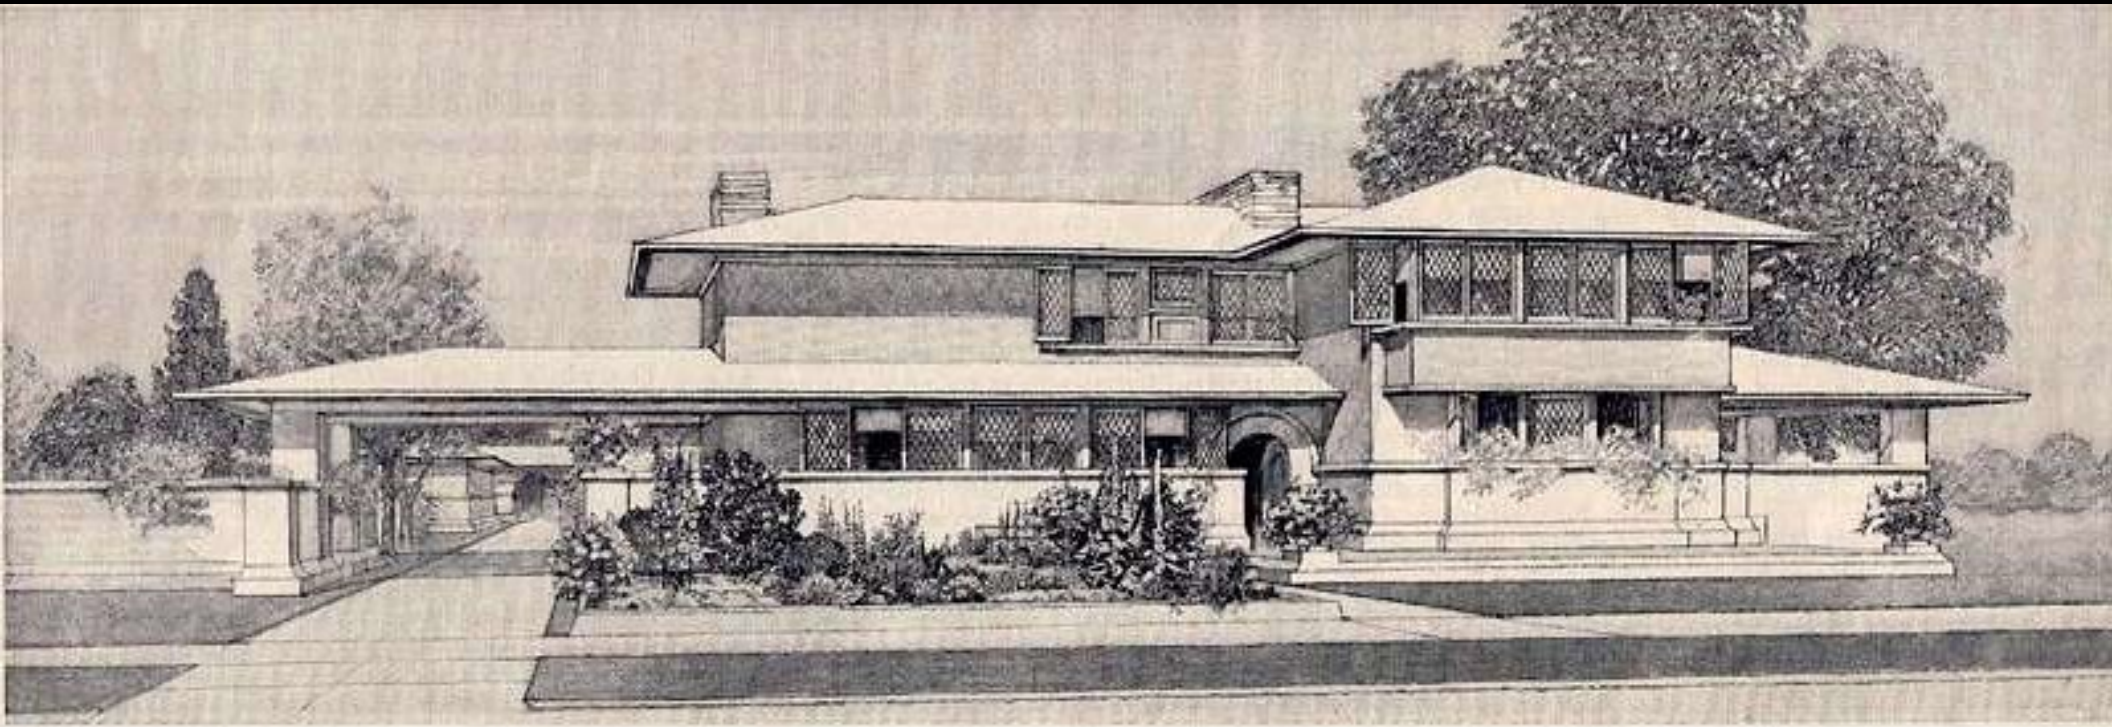

月映

South

0007.02

Original of left side (area) ^{shown} _{shown}
Klee

132

THE HOUSE AT THE UNIVERSITY OF CALIFORNIA, BERKELEY

小倉 擬百人一首

在原業平朝臣

LAGOON

JAPAN

WOODED ISLAND

ILL.S.

WHITE STAR LINE

PUCK

WOMAN'S
198 x 398 FT.

CHILDREN'S
EXHIBIT

HORTICULTURE.
250 x 997 FT.

SECTION THROUGH ENTRANCE

INTERIOR SECTION

THE WINDOW HOUSE RIVER FOREST ILLINOIS BUILT IN 1904 EXTERIOR OF BRIGHT GOLD
 EN ROMAN BRICK FRITZE IS RELIEF DINATILE ROOF BUT BEDFORD TRIMMING ++
 APPROACH OF STONE AND CEMENT WITH MOSAIC INLAY MOSAIC PLATFORM BELIVE
 ENTRANCE DOOR WORKED IN POLYCHROMATIC PATTERN WITH 4 INCH TESSEAE ++
 INTERIOR IN POLISHED WHITE OAK COLOR SCHEME OLIVE GREEN OPAL AND TAN ++