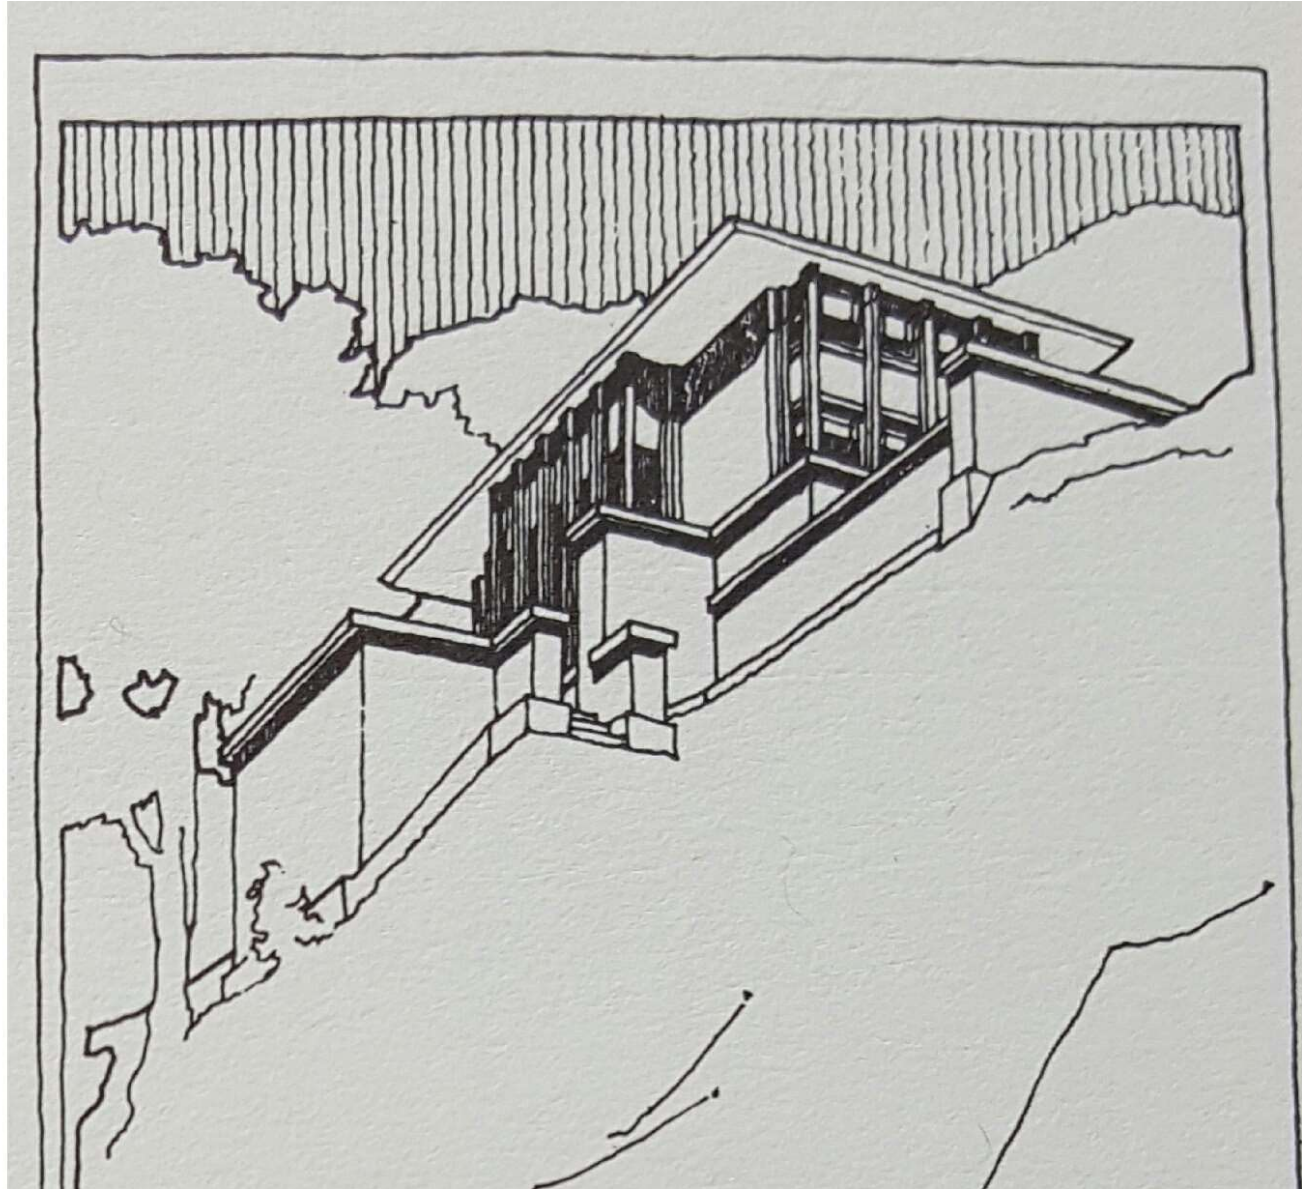

月映

South

0007.02

Original of left side (area) ^{shown} _{shown}
Klee

132

THE HOUSE AT THE UNIVERSITY OF CALIFORNIA, BERKELEY

小倉 擬百人一首

在原業平朝臣

LAGOON

JAPAN

WOODED ISLAND

ILL.S.

WHITE STAR LINE

PUCK

WOMAN'S
198 x 398 FT.

CHILDREN'S
EXHIBIT

HORTICULTURE.
250 x 997 FT.

SECTION THROUGH ENTRANCE

INTERIOR SECTION

THE WINDOW HOUSE RIVER FOREST ILLINOIS BUILT IN 1904 EXTERIOR OF BRIGHT GOLD
 EN ROMAN BRICK FRITZE IS RELIEF DINATILE ROOF BUT BEDFORD TRIMMING ++
 APPROACH OF STONE AND CEMENT WITH MOSAIC INLAY MOSAIC PLATFORM BELIVE
 ENTRANCE DOOR WORKED IN POLYCHROMATIC PATTERN WITH 4 INCH TESSEAE ++
 INTERIOR IN POLISHED WHITE OAK COLOR SCHEME OLIVE GREEN OPAL AND TAN ++

WARREN R. HICKOX HOUSE GROUND FLOOR PLAN

GROUND FLOOR PLAN